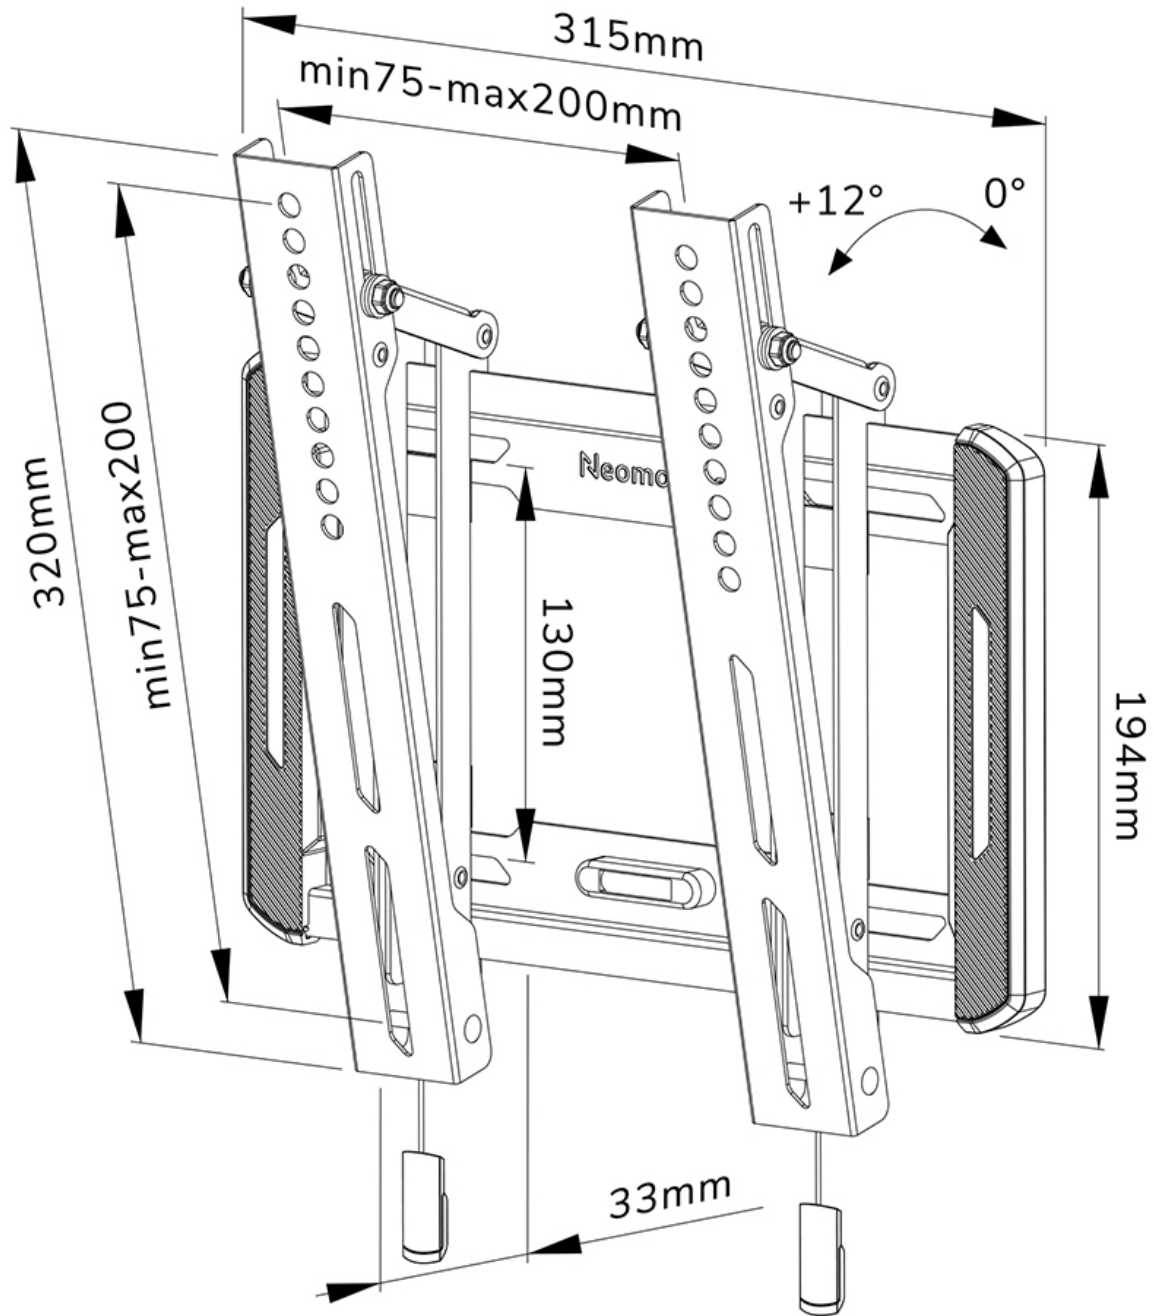

WL35-550BL12

NEOMOUNTS BY NEWSTAR TV WALL MOUNT

Neomounts